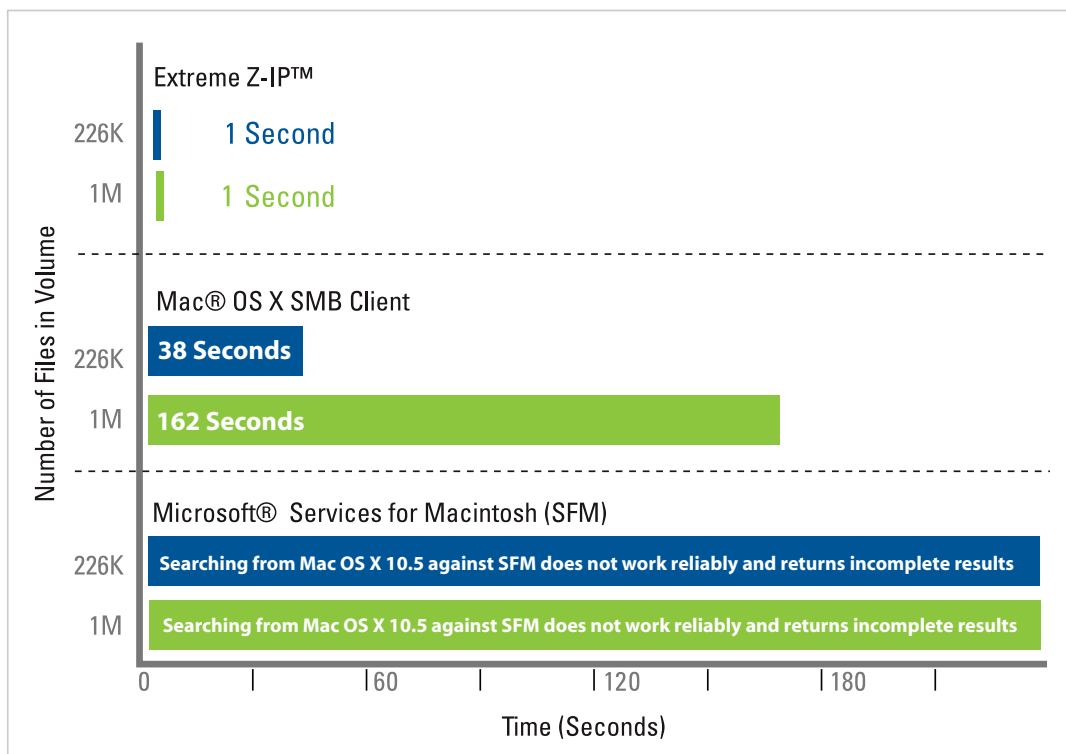

ExtremeZ-IP Offers Search Speeds Faster Than SFM and SMB

The numbers speak for themselves – ExtremeZ-IP offers unmatched file name search speeds when compared side-by-side to Windows SFM and the Mac OS X SMB/CIFS client, offering results significantly faster than SFM and SMB/CIFS when searching one million files.

ExtremeZ-IP 6.0 adds unique, optional support for full content searching on Windows servers by Mac OS X 10.5 clients using Apple’s innovative Network Spotlight feature. The tests below are for file name searching only without using Network Spotlight, since neither SFM nor the Mac OS X SMB Client allow content searching with Network Spotlight.

Time to Search Files

All tests conducted on Mac OS X 10.5.5 on an Intel 1.8 GHz, dual core iMac, 1 GB RAM and Windows 2003 Server R2 on HP Quad 2.33 GHz Xeon Server, 8GB RAM. Results based on pre-indexed ExtremeZ-IP volumes.

1100 North Glebe Road · Suite 800 · Arlington, VA 22201 +1.703.528.1555/800.476.8781

Move digitally. Share globally.

www.grouplogic.com | info@grouplogic.com

Copyright © 2009 Group Logic, Inc. All rights reserved. All product and service names are the trademarks or registered trademarks of their respective owners.